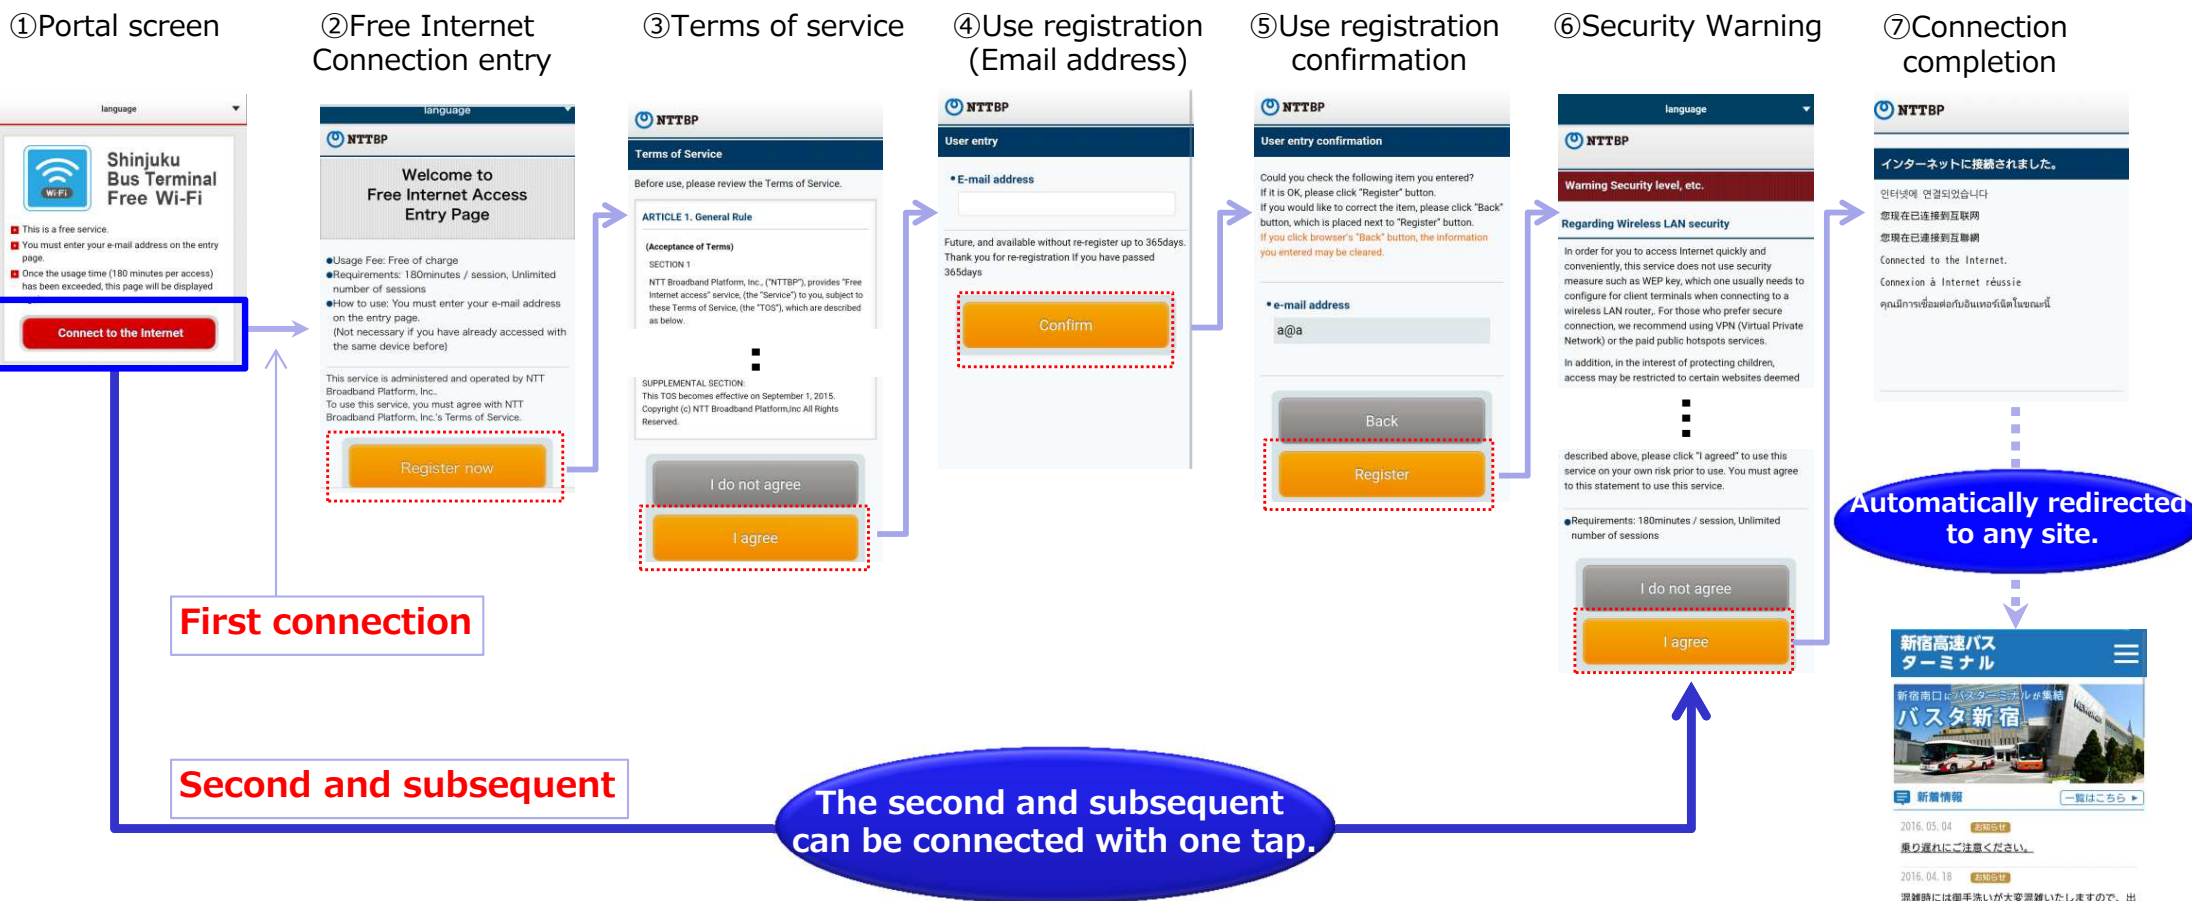

- The user presses an Internet connection use registration button to start the authentication procedure from the portal screen
- In all of the pages, we have corresponding to Japanese, English, Chinese (Traditional, Simplified), Korean, and Thai.
- The second and subsequent, can be connected with one tap.
- After authentication is automatically redirect can display any of the WEB page.

The second and subsequent can be connected with one tap.